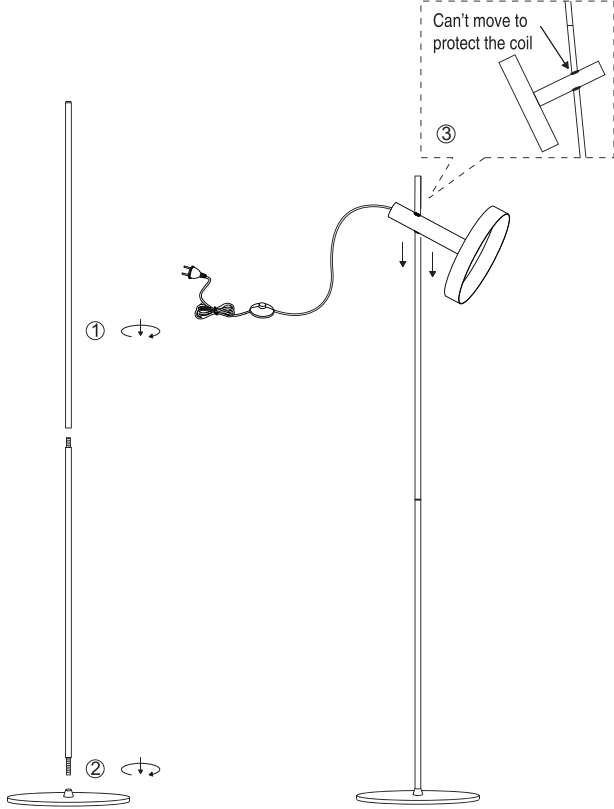

☐ 20164-95 black+gold

☐ 20164-96 gold+black

OFF

Can't move to protect the coil