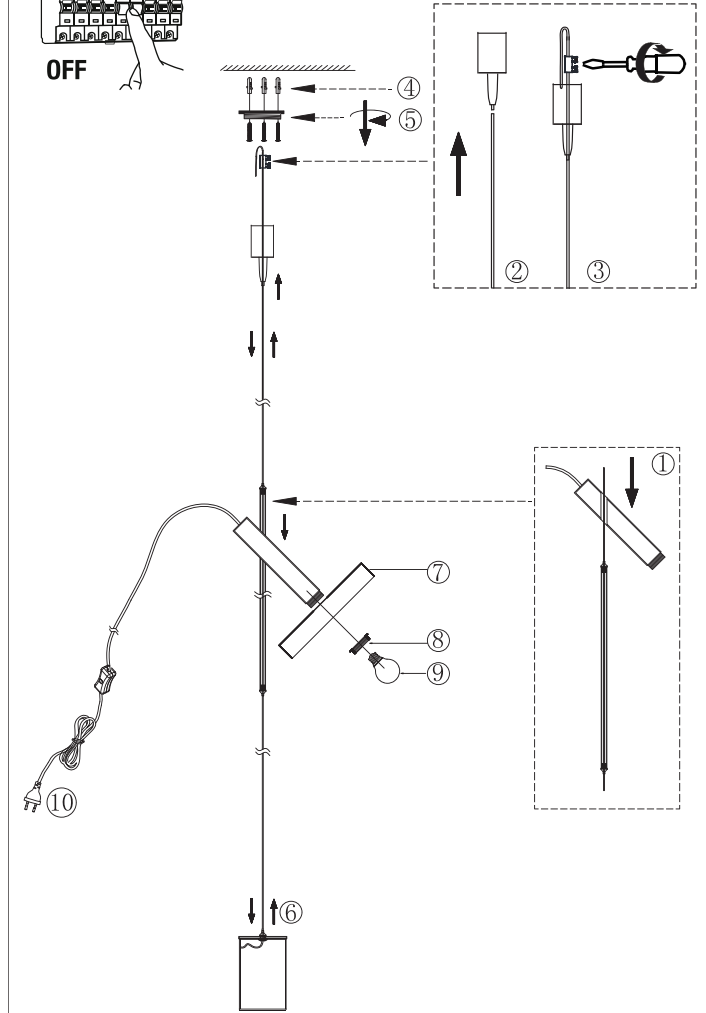

20166-96 gold+black

OFF

TECHNICAL FEATURES

1 X E27 MAX 15W LED no incl.

Together we take care of the planet

Together
we take care
of the planet

Together we take care of the planet.

This is why we reduce paper consumption. Please refer to the safety, maintenance and warranty instructions at www.faro.es. If you cannot access it, call us at +34 937 723 965 or write to export@faro.es.