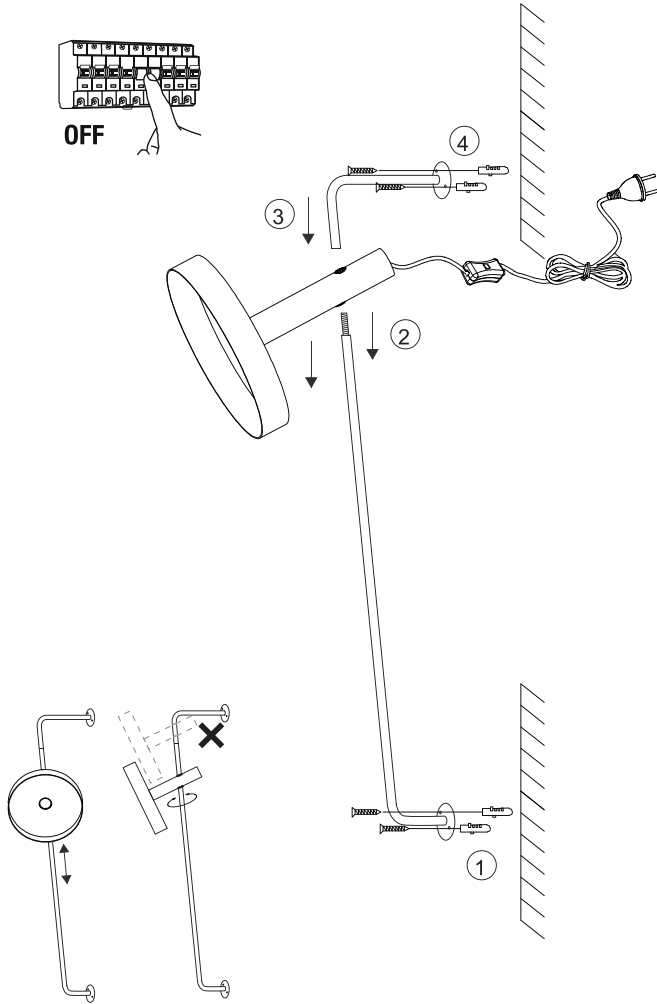

20164-95 black+gold

20164-96 gold+black

OFF

Can't move to protect the coil

20165-95 black+gold

20165-96 gold+black

OFF

20166-95 black+gold

20166-96 gold+black

OFF

TECHNICAL FEATURES

1 X E27 MAX 15W LED no incl.

Together we take care of the planet

Together
we take care
of the planet

Together we take care of the planet.

This is why we reduce paper consumption. Please refer to the safety, maintenance and warranty instructions at www.faro.es. If you cannot access it, call us at +34 937 723 965 or write to export@faro.es.