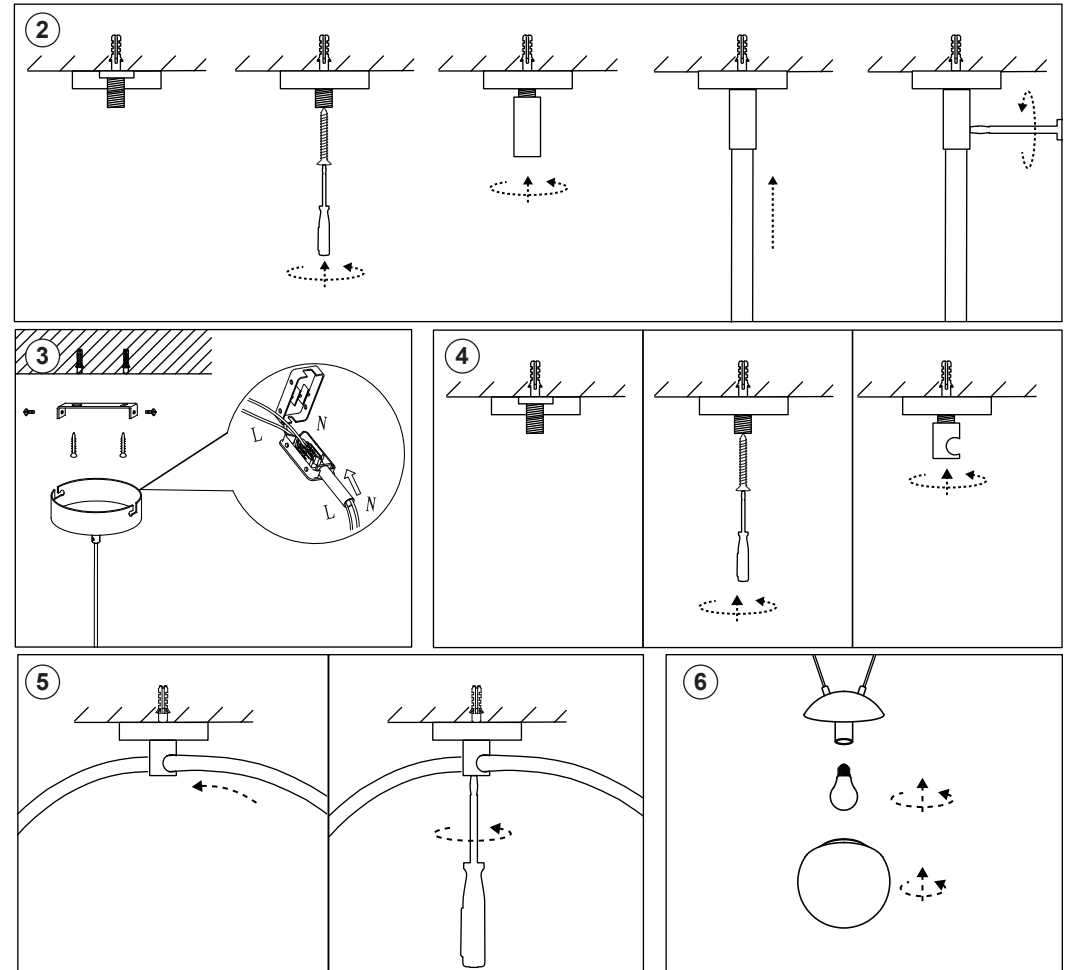

MINE SPACE

Restaurant & Bar
Product Design Awards

Winner

GERMAN
DESIGN
AWARD
SPECIAL
2018

refs.	①	②	③	④ ⑤	⑥
28209-1L • 28210-1L	2 X	1	1		1 E27
28209-2L • 28210-2L	3 X	1	1	1	2 E27
28209-3L • 28210-3L	4 X	1	1	2	3 E27
28209-4L • 28210-4L	5 X	1	1	3	4 E27
28209-5L • 28210-5L	6 X	1	1	4	5 E27

TECHNICAL FEATURES

E27 max 15W LED NO INCL