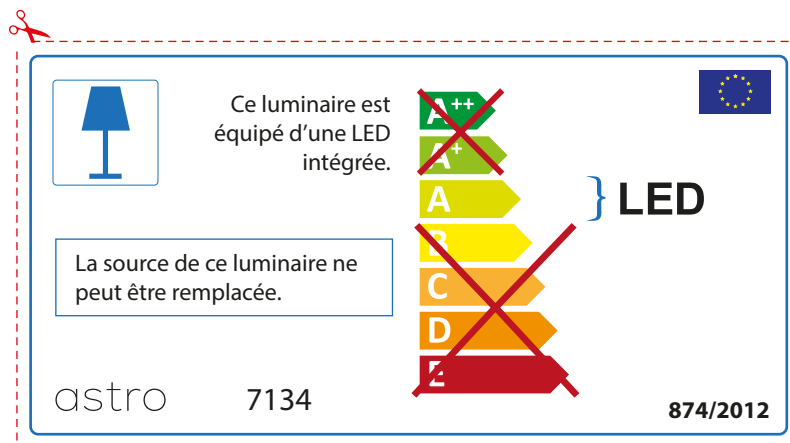

ENGLISH

Please check lamp dimensions for suitable fitting with your luminaire, as lamp sizes may vary between brands

astro 7134

 This luminaire contains built-in LED lamps.

~~A++~~  
~~A+~~  
A } LED  
~~B~~  
~~C~~  
~~D~~  
~~E~~

The LED lamps cannot be changed in the luminaire.

874/2012 

 This luminaire contains built-in LED lamps. 

The LED lamps cannot be changed in the luminaire.

~~A++~~  
~~A+~~  
A } LED  
~~B~~  
~~C~~  
~~D~~  
~~E~~

## FRENCH

Prenez soin de vérifier le dimensions des lampes (celles-ci varient selon les fournisseurs) afin de vous assurer qu'elles rentrent physiquement dans le luminaire