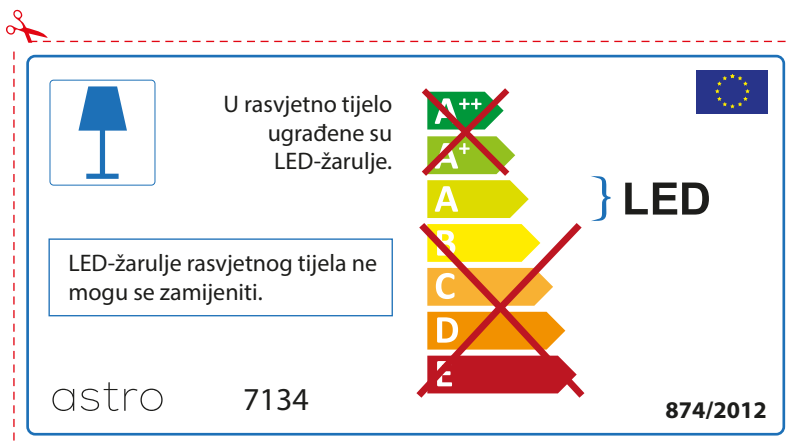

CROATIAN

Provjerite veličinu žarulje prije umetanja u rasvjetno tijelo jer se veličina žarulja razlikuje ovisno o proizvođaču