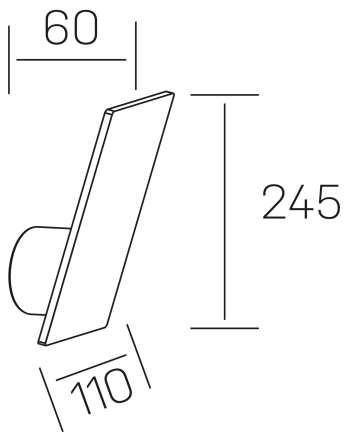

**meso**  
K50706.01.WS.BK-BK.ST.9.30

#### GENERAL DETAILS

INSTALLATION	Wall Surface
COLOR EXT-INT	Black-Black
LIGHT DIRECTION	Fixed
INT/EXT IP DEGREE	IP 44
MATERIAL	Aluminio
IK DEGREE	IK05
UTILIZATION	Indoor
WARRANTY	3 años

#### ELECTRICAL DETAILS

LAMP	LED
POWER	10W
COLOUR TEMPERATURE	3000K
ANALYSIS LUMINAIRE LUMINOUS FLU	590 lm
ANALYSIS EFFICIENCY	72 Lm/W
DIMABLE	No Dim
DRIVER	Integrado
ELECTRICAL INSULATION CLASS	I
COLOUR RENDERING INDEX	CRI>90
VOLTAGE	220-240 V
FRECUENCIA	50-60 Hz
CURRENT INTENSITY	700 mA
LIFE TIME	35.000 h

#### GENERAL DIMENSIONS

DIMENSION	110×66 mm
HEIGHT	h 245 mm
DIMENSIONES DE EMBALAJE	120 × 65 × 255 mm
PESO NETO	0.68

\*Please might expect a max.15% figure reduction in finishes other than white